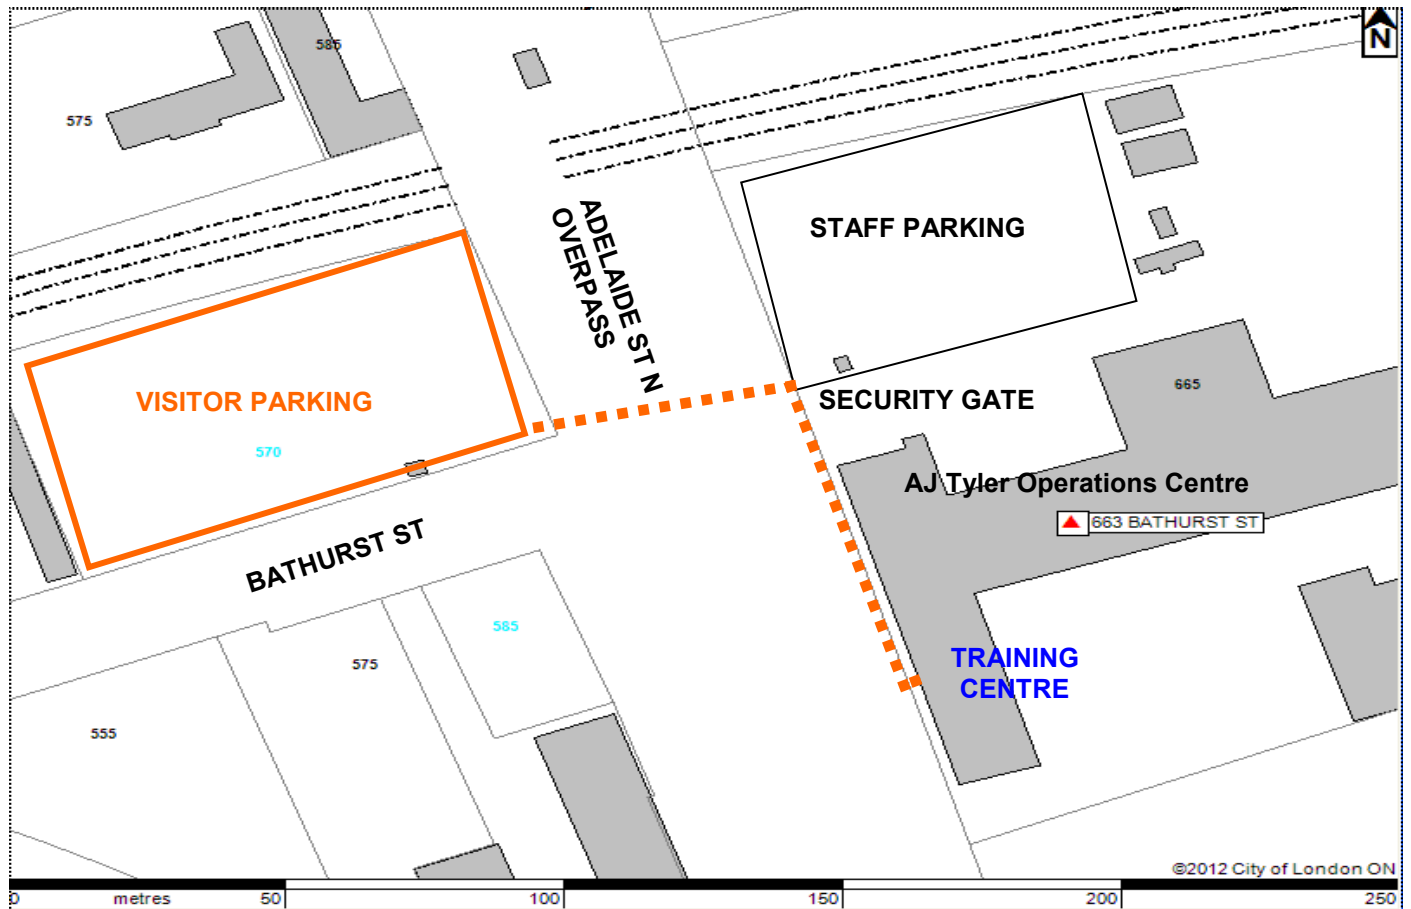

## Parking Instructions

1. Park in designated Visitor Parking lot on Bathurst St.
2. When walking, pass under the Adelaide St bridge
3. Follow the sidewalk (south) along Adelaide St. N. towards the Training Centre Entrance
4. Enter through 'Training Centre' entrance